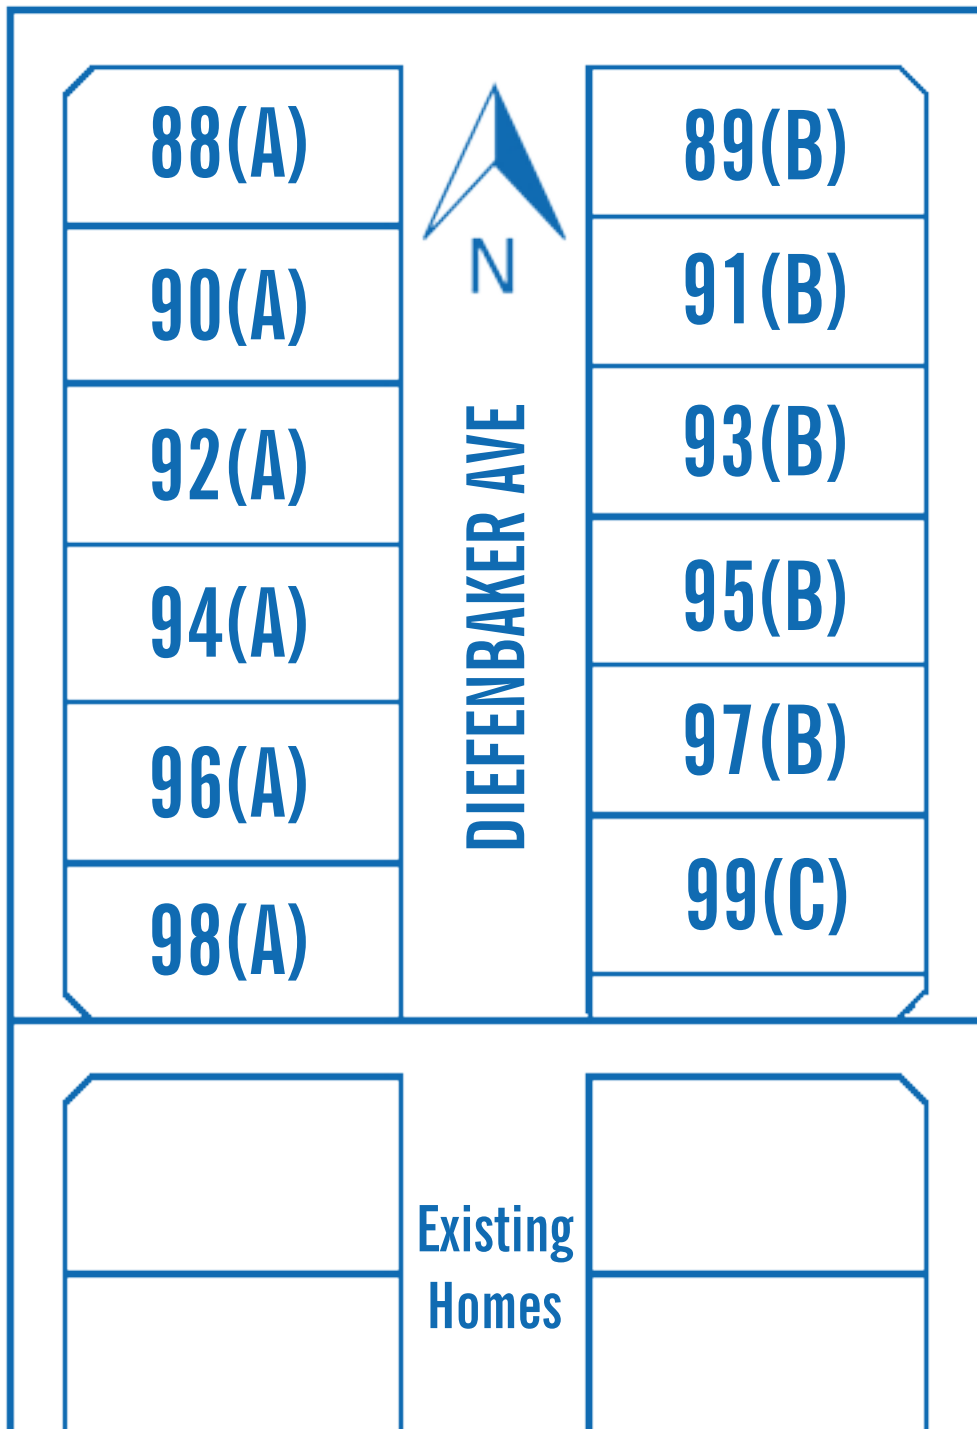

CLAYSTONE

DEVELOPMENTS

SINGLE FAMILY LOTS

'A' Lots

54' x 117'

$89,900* PLUS GST

'B' Lots

51' x 117'

$84,900* PLUS GST

'C' Lots

71' x 117'

Call for Pricing

Corner lots are slightly smaller

*Prices subject to change without notice